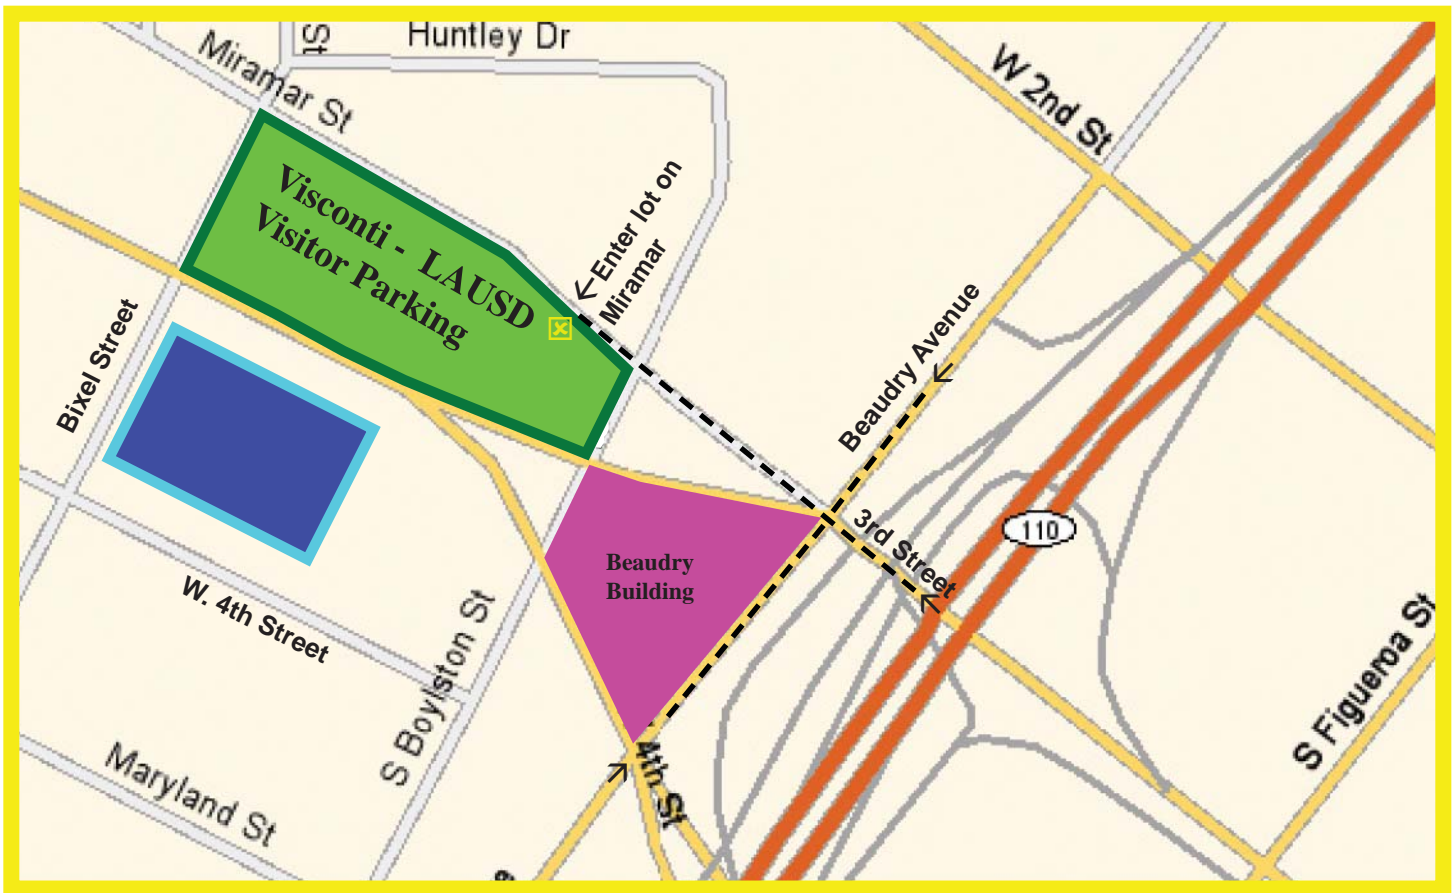

# Los Angeles Unified School District Beaudry Headquarters, 333 South Beaudry, Los Angeles 90017 Visitor Parking Information

Please note the location of the LAUSD Headquarters visitor parking lot has moved to the Visconti Apartment building garage at 1221 W. 3rd Street, immediately northwest of the Headquarters building. Visitors should enter through the eastern-most entrance on Miramar Street just west of S. Boylston Street.

1221 West Third Street – Visconti Apartments Parking Lot  
Hours: 6AM – 6PM, Monday through Friday

**Handicapped Parking:** Visitors with disabilities may park in the Headquarters garage located at 333 S. Beaudry Avenue (Beaudry building I only). They will need to present evidence of current placards from the DMV to Security upon entrance and exit.

**Validation:** Parking validation for LAUSD visitors is available only from the District department being visited. Visitors parking at the Visconti lot will be directed to nearby overflow sites if the lot is full. Validation stickers are not valid at other lots unless and until visitors are directed to those lots by Visconti Parking personnel.